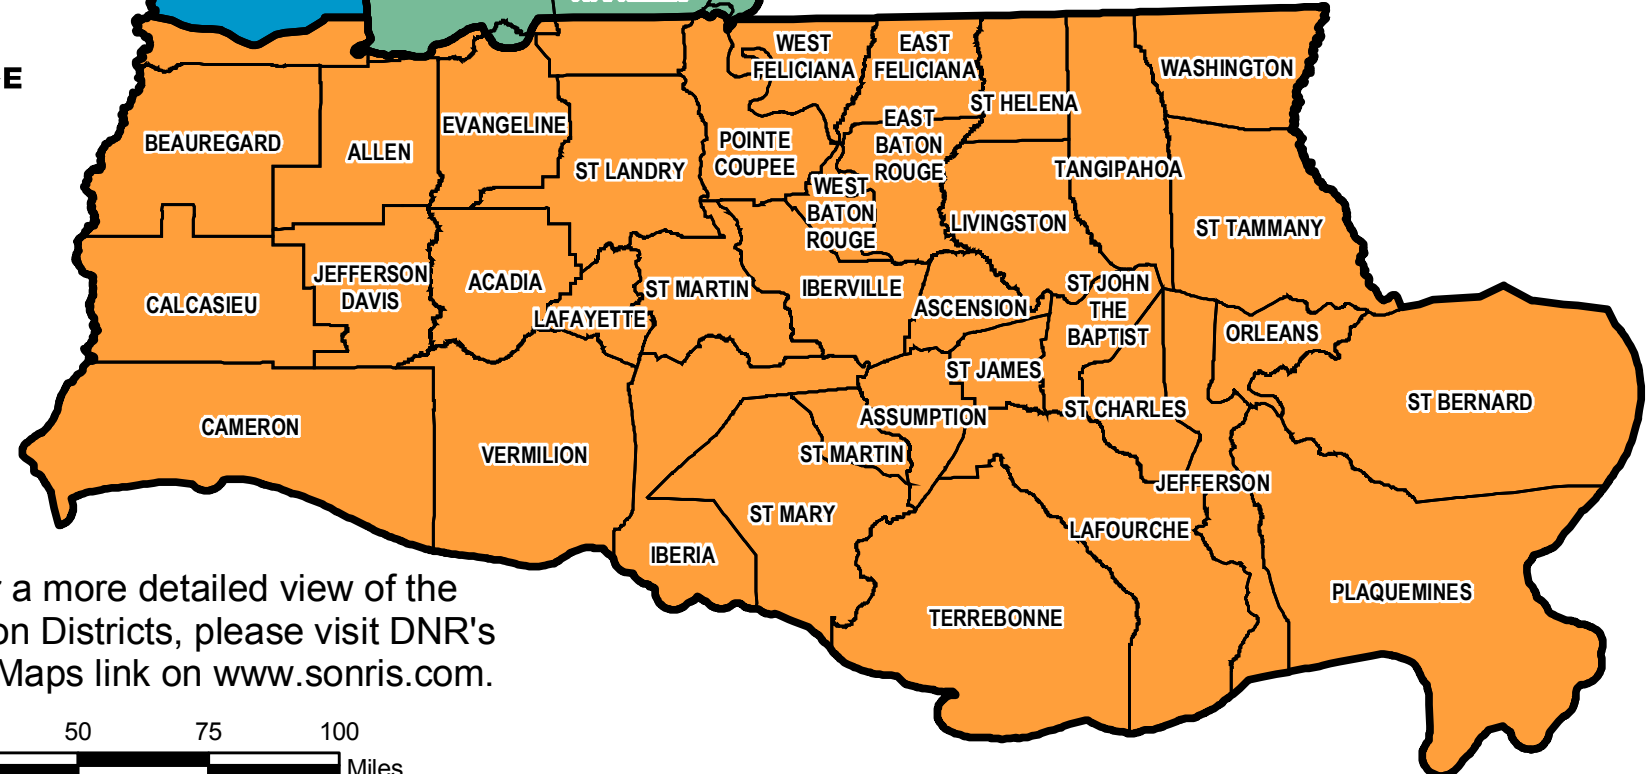

STATE OF LOUISIANA

DNR Office of Conservation Districts

- Lafayette
- Monroe
- Shreveport

NOTE: For a more detailed view of the Conservation Districts, please visit DNR's Interactive Maps link on www.sonris.com.