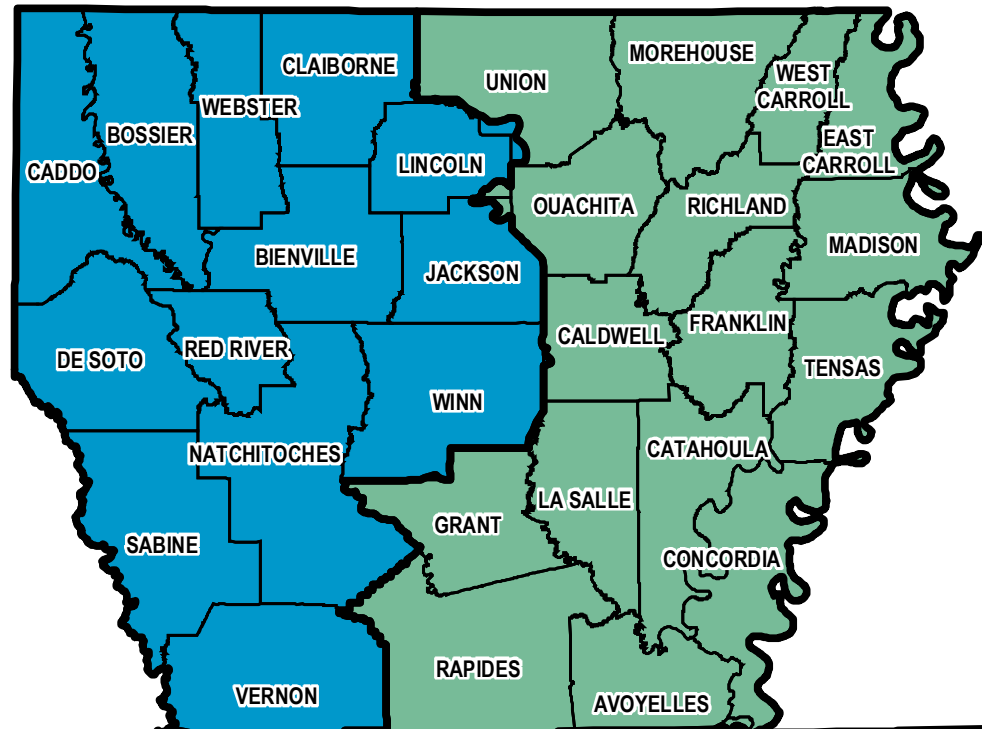

STATE OF LOUISIANA

DNR Office of Conservation Districts

- Lafayette
- Monroe
- Shreveport

NOTE: For a more detailed view of the Conservation Districts, please visit DNR's Interactive Maps link on www.sonris.com.