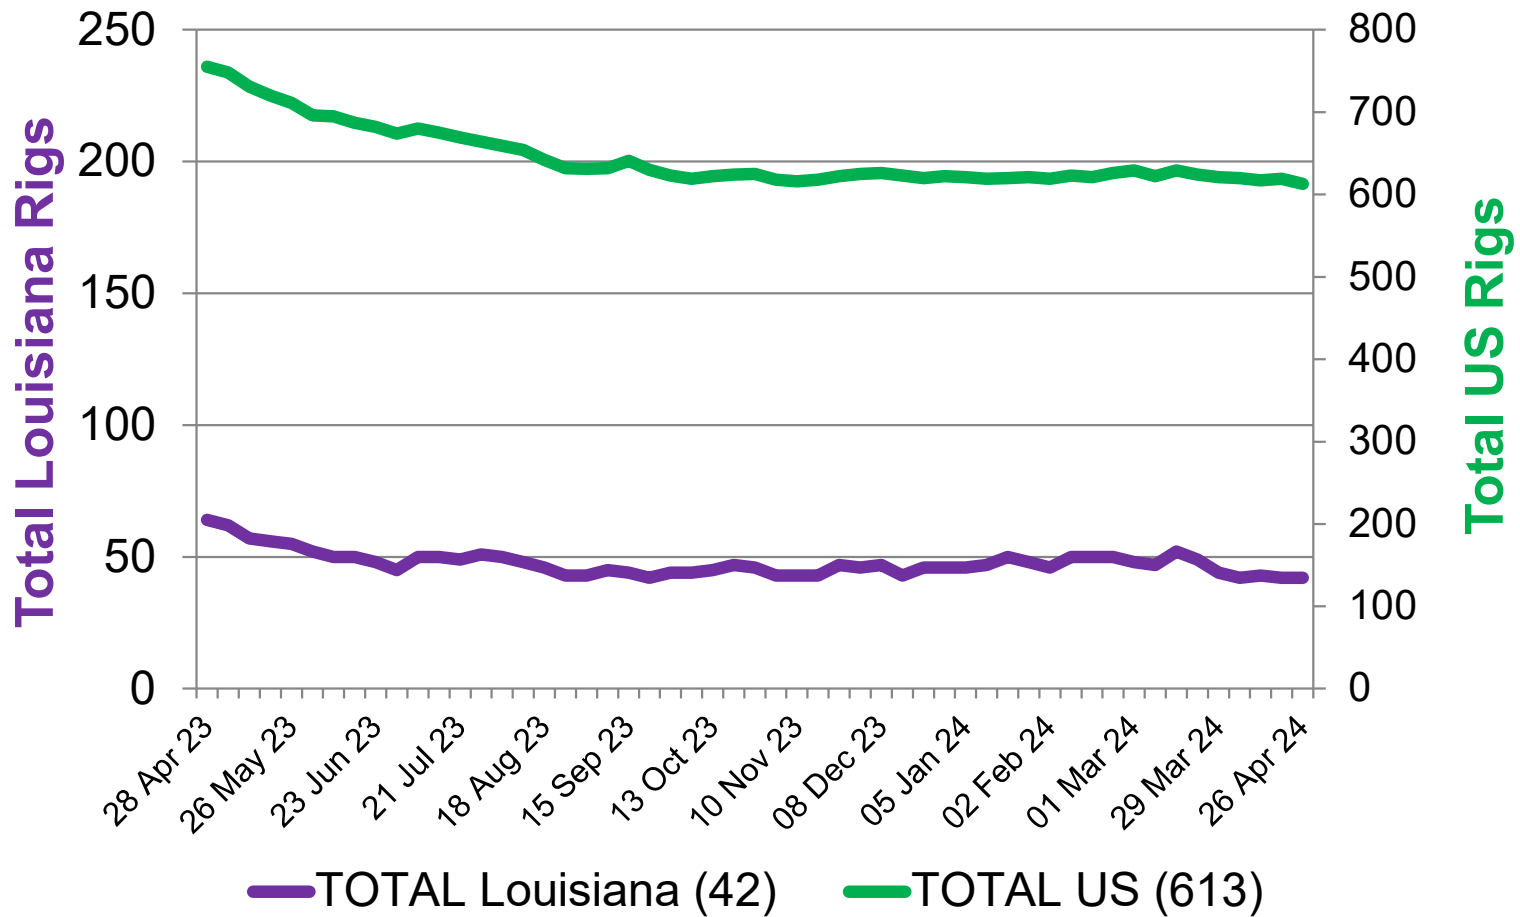

US vs. Louisiana* Average Active Rigs by Baker Hughes

* Total Louisiana data includes Federal OCS's rigs